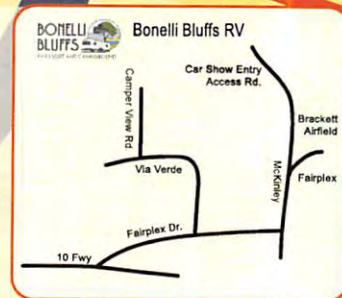

Open To:

Antique Car / Truck / Motorcycles: Before 1934

Classic Car: Cars built between 1935 and 1957

Post War Classic: 1958 and 1975

Deadline for vehicle registration: April 14th

Registration fees: Cars / Trucks - $20 • Motorcycles - $15 • Post War Classic - Free

Check-in time for entries: Opens at 8:30 am and Closes at 9:45 am

For Car Show or Vendor Info Contact Vanessa Ortiz 909.599.8355 x8711

**UP TO $1000
CASH PRIZES
AND AWARDS**