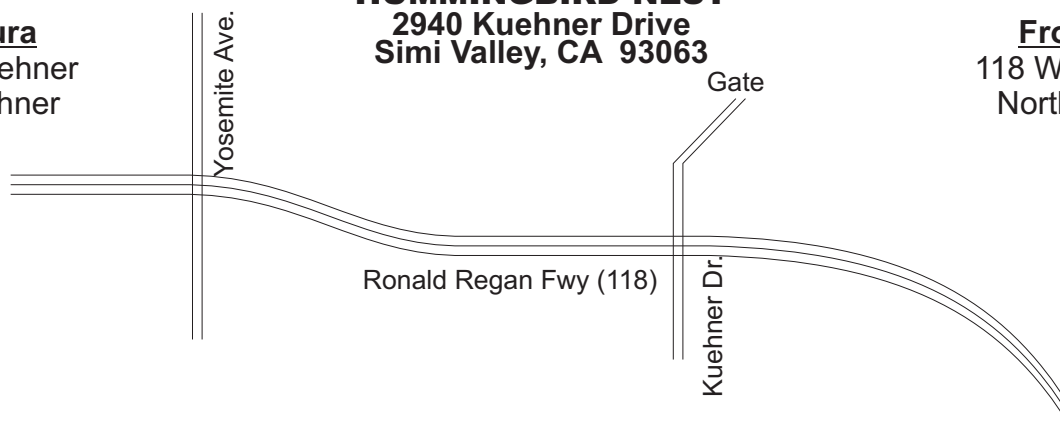

HUMMINGBIRD NEST

2940 Kuehner Drive
Simi Valley, CA 93063

From Ventura
118 East to Kuehner
North on Kuehner
to Gate

From LA Area
118 West to Kuehner
North on Kuehner
to Gate

Proud Community Partner

Visit us Today!