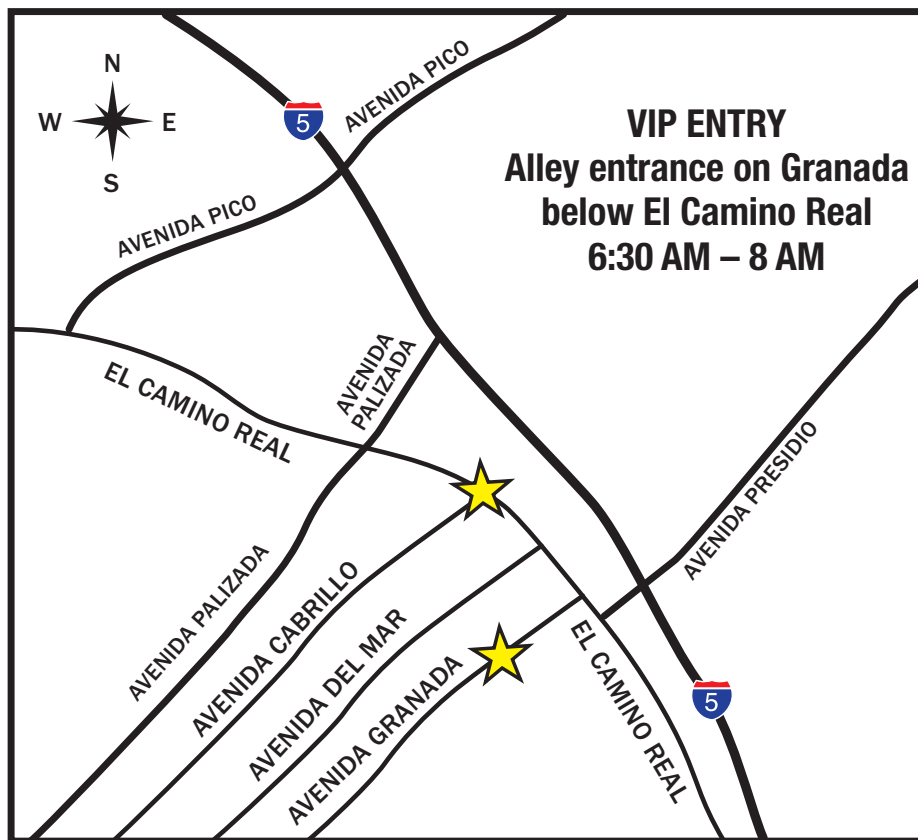

**Limited spots available,
first come basis.
Check in: 6:30 - 8:00 AM
Alley entrance on Granada
below El Camino Real**

- VENDORS • RAFFLE • LIVE BAND • RESTAURANTS • AWARDS • FOOD TRUCKS
- KIDS ACTIVITIES • DOWNTOWN SHOPPING • FARMER'S MARKET

Traveling South on the 5 fwy.
exit Avenida Palizada - right
left on El Camino Real

Traveling North on the 5 fwy.
exit Avenida Presidio - left
right on El Camino Real

7:00 AM ENTRY EL CAMINO REAL AND CABRILLO