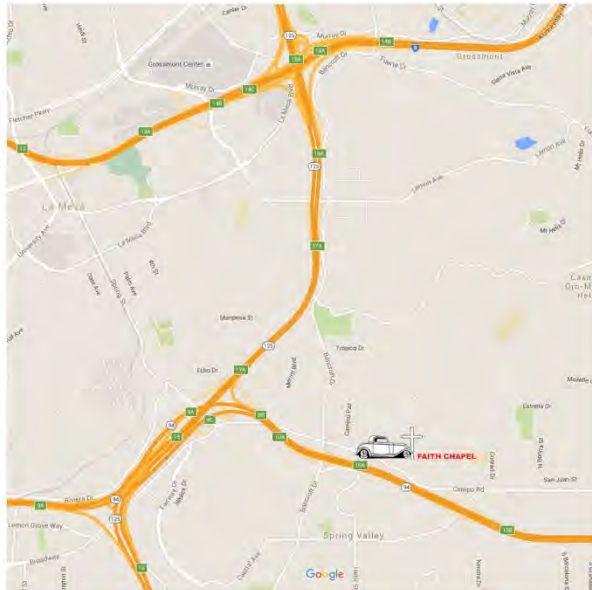

SIGNATURE: _____

Downloaded from www.SoCalCarCulture.com

CHRISTIAN RODS AND CUSTOMS

FAITH CHAPEL, 9400 CAMPO ROAD, SPRING VALLEY

SHOWTIME: 9:00 AM to 2:00 PM

ALCOHOL FREE EVENT

***WE VALUE OUR NEIGHBORS' SUPPORT SO PLEASE NO REVVING OR LOUD EXHIBITIONS OF SHOW VEHICLES.
THANK YOU FOR UNDERSTANDING.***

DIRECTIONS:

FROM I-8:
Exit onto CA-125 S
Take the CA-94/Spring St. Exit
Turn LEFT onto Spring St.
Turn LEFT onto Campo Road
Go 1 mile and the car show will be on the left.

FROM CA-125 N:
Take the exit onto CA-94 E
Exit Spring St. towards La Mesa
Follow signs for Campo Rd.
Turn LEFT onto Campo Rd.
Show will be about 1-mile on your LEFT