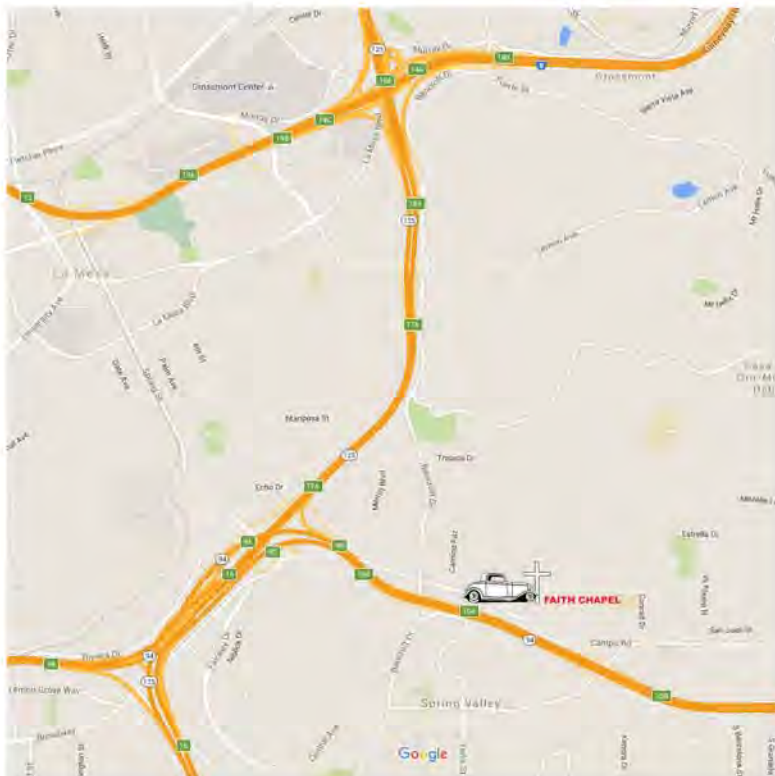

THANK YOU FOR UNDERSTANDING.

DIRECTIONS:

FROM I-8:

Exit onto CA-125 S

Take the CA-94/Spring St. Exit

Turn LEFT onto Spring St.

Turn LEFT onto Campo Road

Go 1 mile and the car show will be on the left.

FROM CA-125 N:

Take the exit onto CA-94 E

Exit Spring St. towards La Mesa

Follow signs for Campo Rd.

Turn LEFT onto Campo Rd.

Show will be about 1-mile on your LEFT

Sanctioned by

"San Diego Association of Car Clubs"