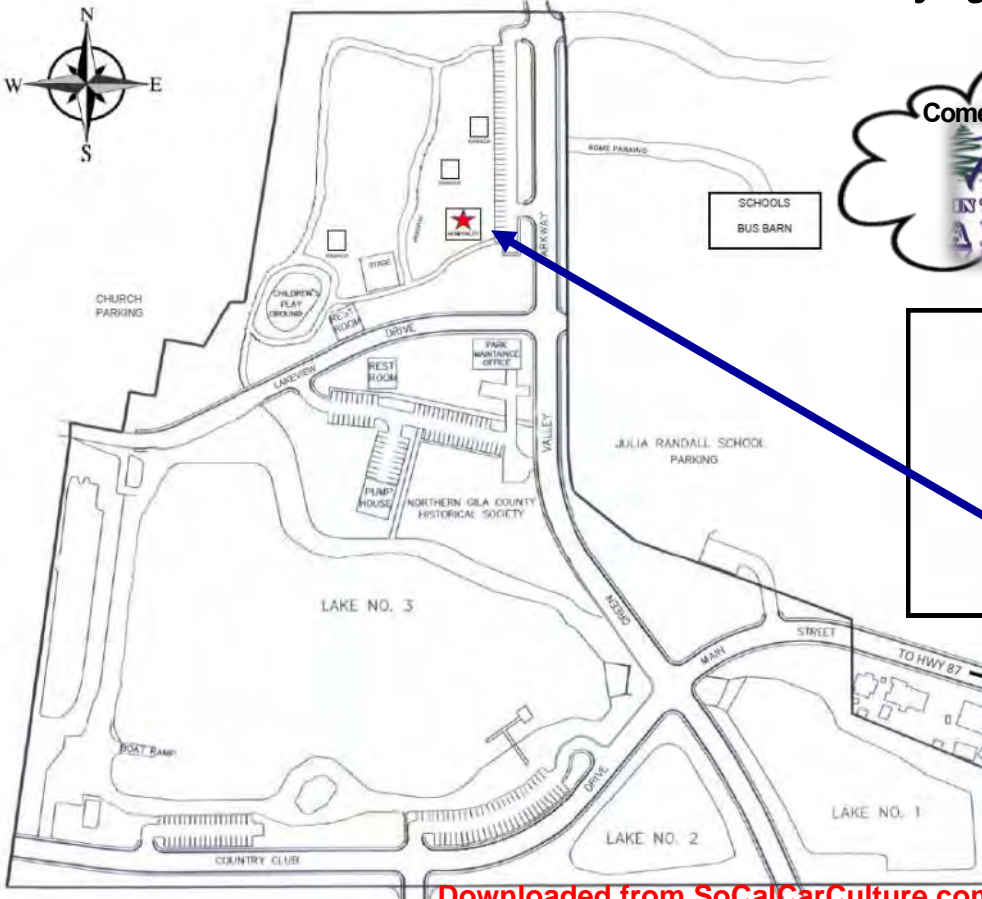

Come and enjoy the day!

**Registration
at the
Hospitality Booth
Green Valley Park
1000 W. Country Club Dr.
9:00 A.M. to 11:00 A.M.**

Downloaded from SoCalCarCulture.com