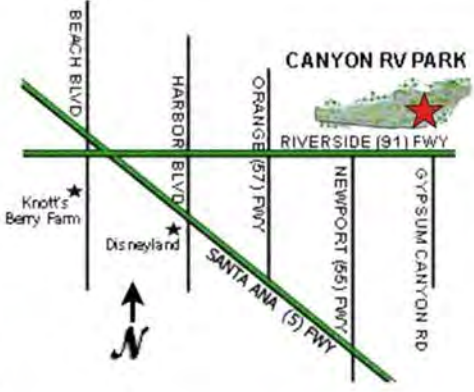

ALS GUARDIAN ANGELS
(Lou Gehrig's Disease)

Racin' for a Cure
Car Show

CANYON RV PARK
ANAHEIM

Becky Gasper
ALS Ambassador

Bob Beck
Grand Marshall

Johnny Martinez
Master Pinstriper

Chapter 23

Spectators
\$10 per car
at the gate

Saturday, October 13, 2018
9am - 3pm

Spectators
\$10 per car
at the gate

www.alsgacarshow.webstarts.com

Racin' for a Cure

Saturday, October 13, 2018

1st Ten Registrants get VIP parking

Event will be held at Canyon RV Park.
 Located at Canyon RV Park (formally Featherly Park) 24001 E. Santa Ana Cyn.