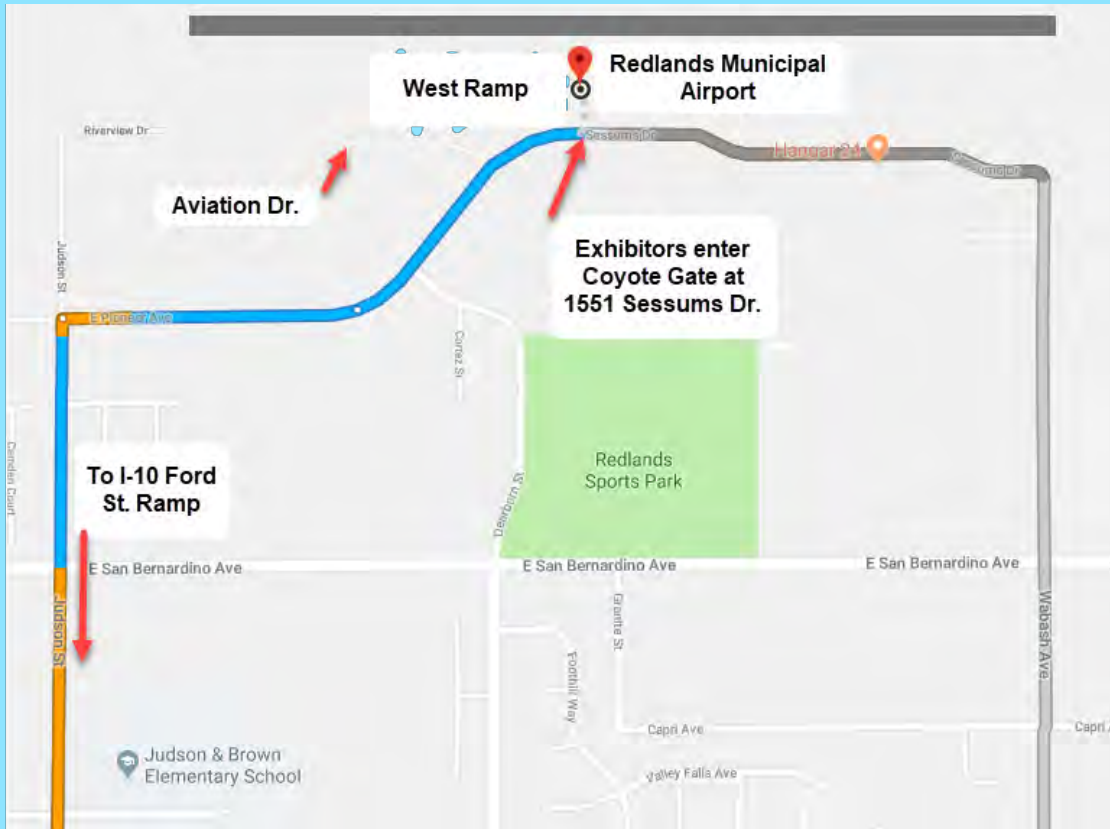

Community Blood Drive
Give the Gift of Life

Music, Aviation Exhibits,
Airport Open House, Food
Raffles and Fun

Net Proceeds Go To

HOSTED BY THE REDLANDS
AIRPORT ASSOCIATION

Directions: Redlands Airport is accessible by exiting the Ford Street offramp from I-10 in Redlands. Travel north on Ford St which becomes Judson St. for approximately 2.7 miles. Turn right on Pioneer Dr. which becomes Sessums Dr. Enter through Coyote gate on the north side of Sessums .6 miles east of Judson. Spectators must park outside of the airport on Sessums Drive and Aviation Drive.