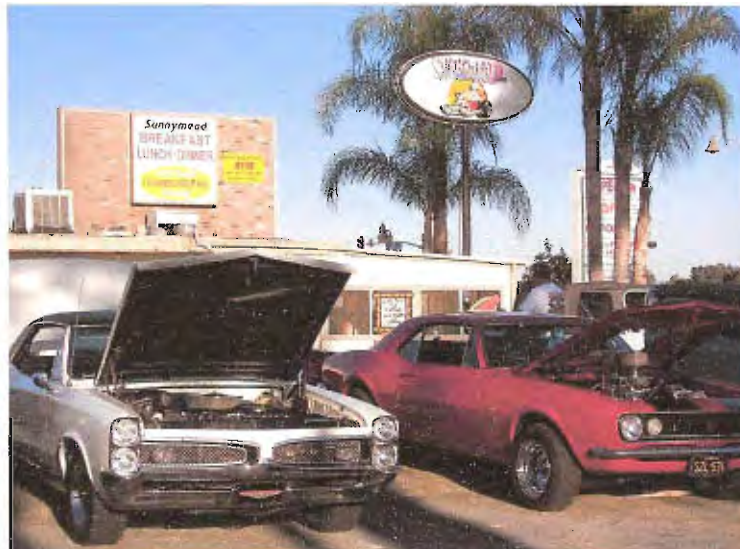

CAR SHOW

Sunnymead Burgers

23670 Sunnymead Blvd. , Moreno Valley

2nd Saturday of the month 4-8 pm

Flyer downloaded from www.SoCalCarCulture.com

awards

raffle

50/50

music trivia

great food specials

50's 60's & 70's
music with

Sounds Divine DJ

Inland Empire Cruisin' Hotline

Toll Free: 1-866-924-4490

(951)242-0561

(909)838-4693